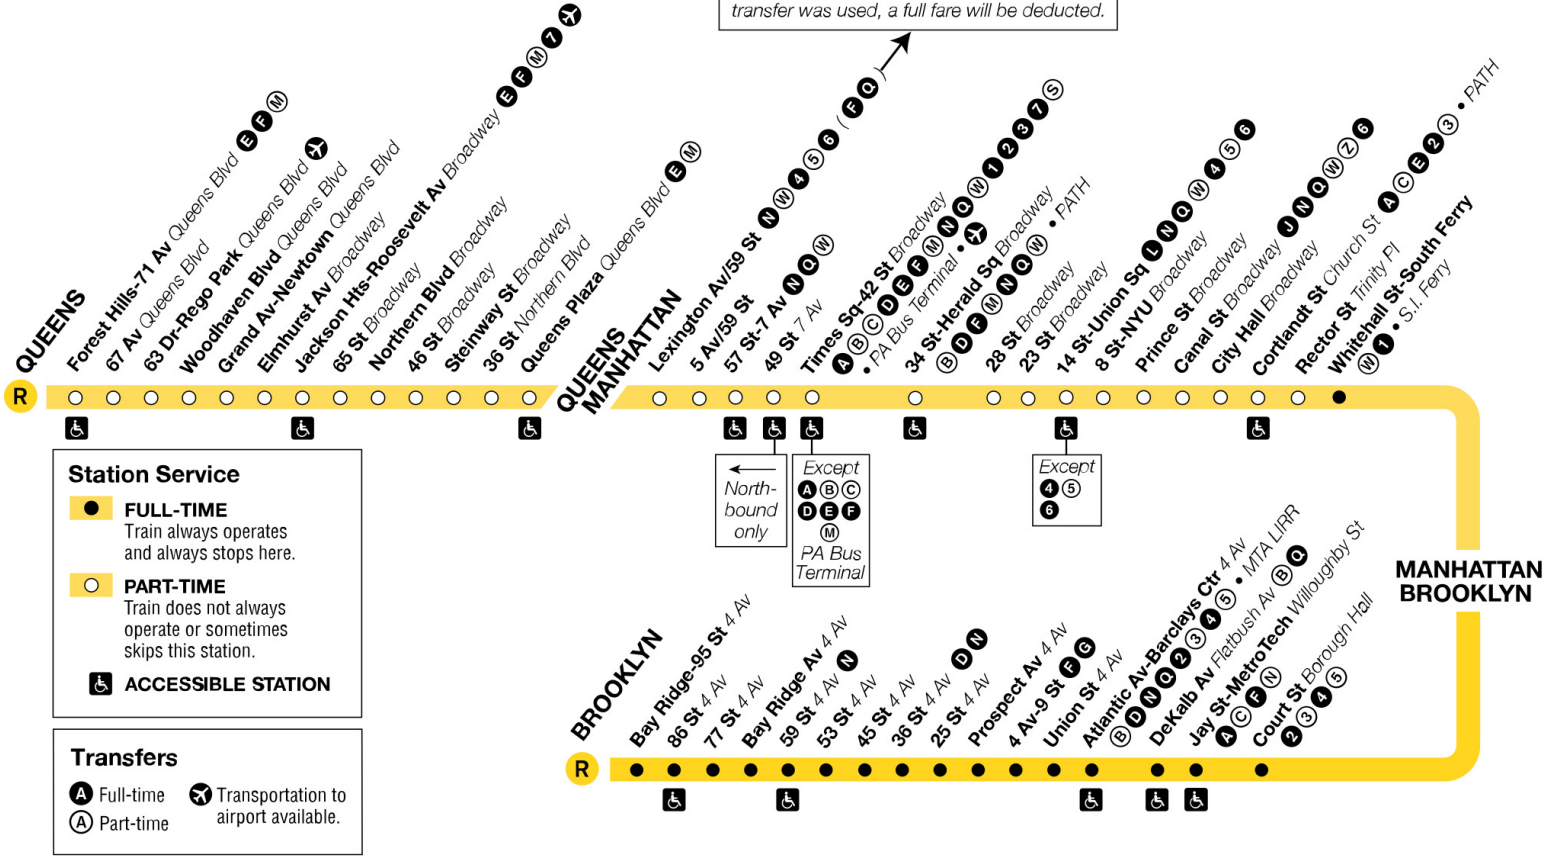

R Broadway Local

Using MetroCard only, the single free transfer provided after first swipe can be used at:
F **C** at **Lexington Av/63 St** station.
by walking via street from this station. If the transfer was used, a full fare will be deducted.

tr00ra22004