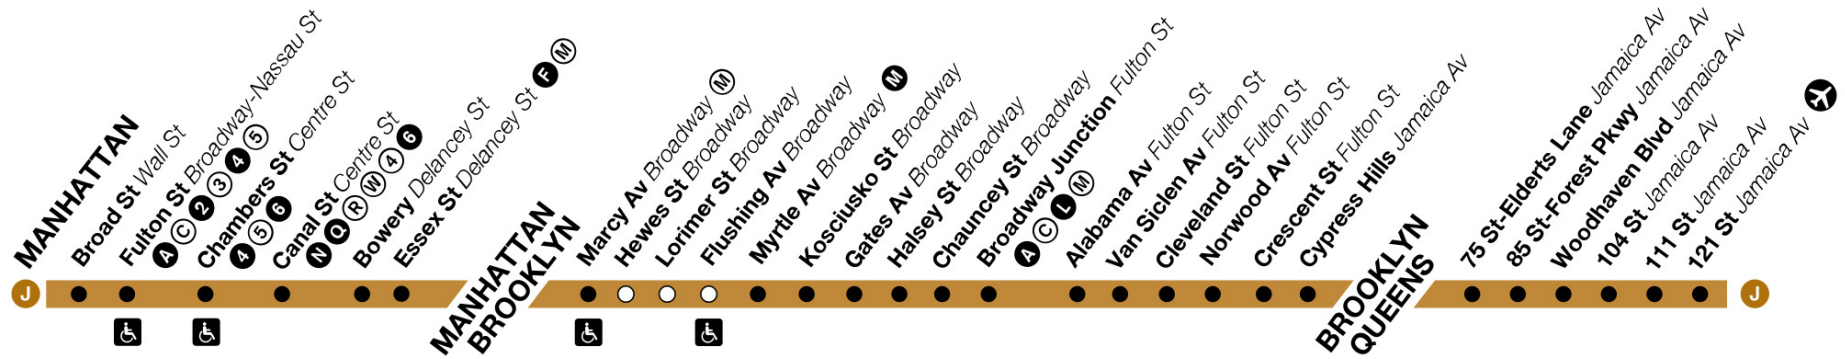

J Nassau St Local

Station Service

● FULL-TIME
Train always operates and always stops here.

○ PART-TIME
Train does not always operate or sometimes skips this station.

◀ ONE-WAY RUSH HOUR
Train operates in one direction (to Manhattan AM, from Manhattan PM).

♿ ACCESSIBLE STATION

Transfers

Ⓐ Full-time Ⓐ Part-time
✈ Transportation to airport available.

J_7_1_22