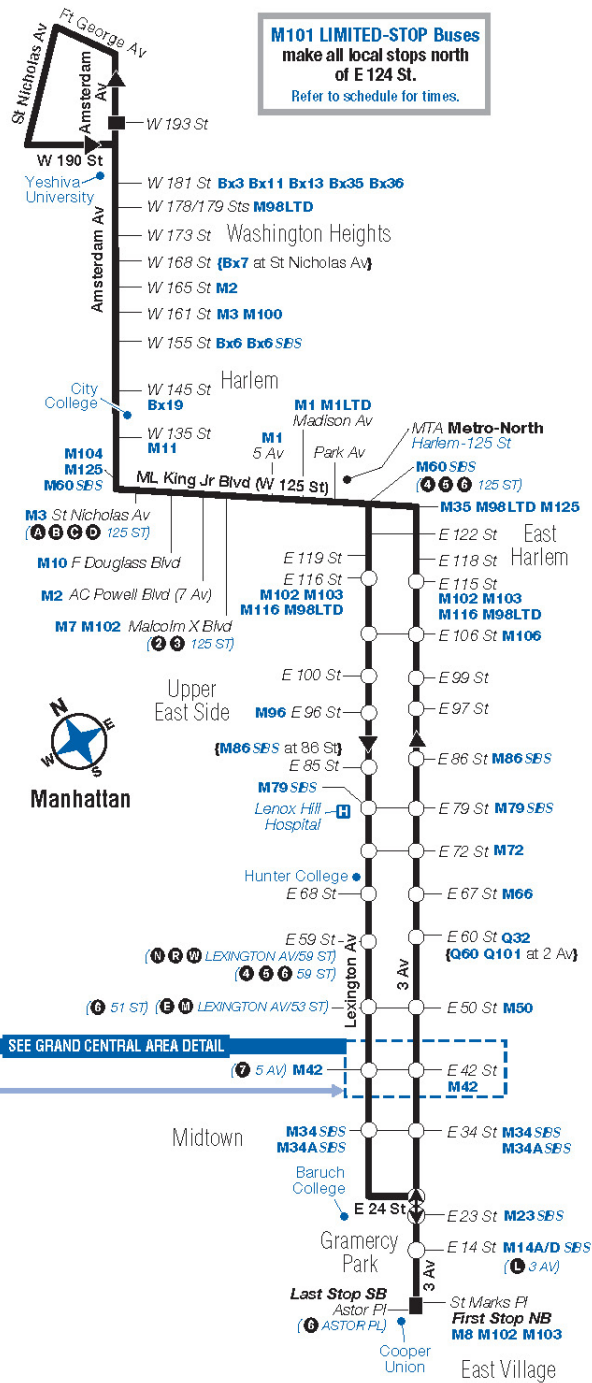

M101

Bus Timetable New York City Transit

East Village - Fort George via Third Av / Lexington Av / Amsterdam Av

Local and Limited-Stop Service

Effective June 26, 2022

For accessible subway stations, travel directions and other information:

Visit www.mta.info or call us at 511

ad_gct_18113

• Use eastbound **M42** on 42 St for the **United Nations**.
• Use westbound **M42** on 42 St for the **Circle Line/Pier 83**.

FROM MANHATTAN
{X27 X28 X37 X38 at 5 Av & 44 St}
{X27 X28 X37 X38 at 5 Av & 41 St}
{X63 X64 X68 at Madison Av & 40 St}

Express bus schedules available at www.mta.info

M101 MAP LEGEND

Local/Limited/SBS Bus Transfers: shown in bold blue type.
Express Bus Transfers: shown in bold black type.

- Terminal
- Limited-Stop
- Stops in direction indicated
- (STATION NAME) Subway Connection
- MTA Metro-North Station Name
- Point of Interest

mat01a21309