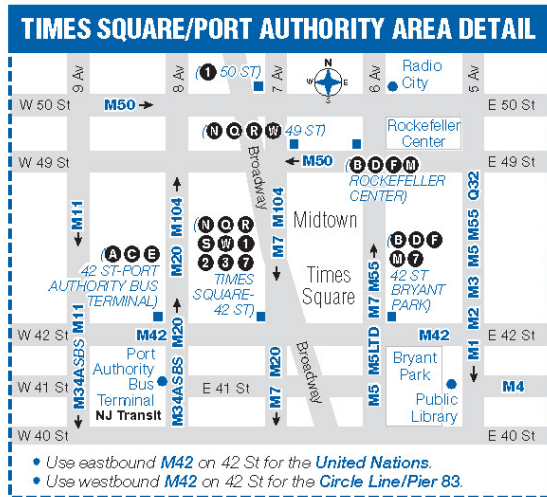

M104

West Harlem - Times Square via Broadway / 8th Av

Local Service

Effective June 26, 2022

For accessible subway stations, travel directions and other information:

Visit www.mta.info or call us at 511

M104 MAP LEGEND

Local/Limited/SBS Bus Transfers: shown in bold blue type.

- Terminal
- Point of Interest
- *(STATION NAME)*
- Subway Connection

ma104a19077_cs

ad_tsapa_18113