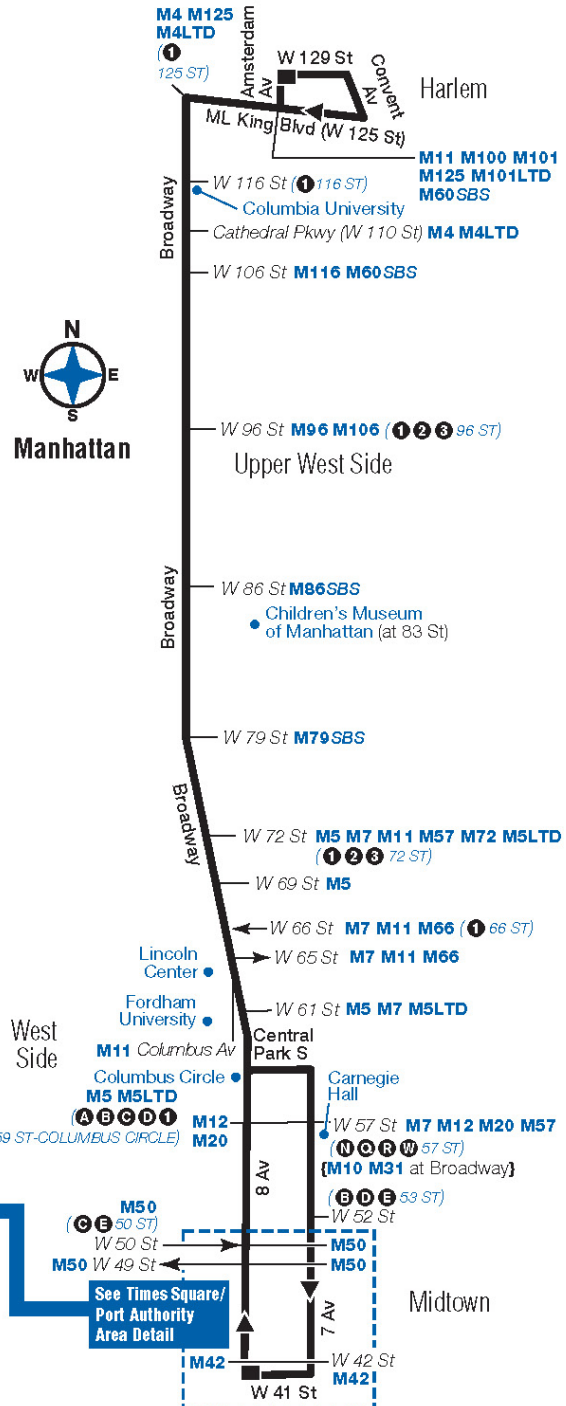

M104

West Harlem - Times Square via Broadway / 8th Av

Local Service

Effective June 26, 2022

For accessible subway stations, travel directions and other information:

Visit www.mta.info or call us at 511

M104 MAP LEGEND

Local/Limited/SBS Bus Transfers: shown in bold blue type.

- Terminal
- Point of Interest
- *(STATION NAME)*
- Subway Connection

ma104a19077_cs

ad_tsapa_18113