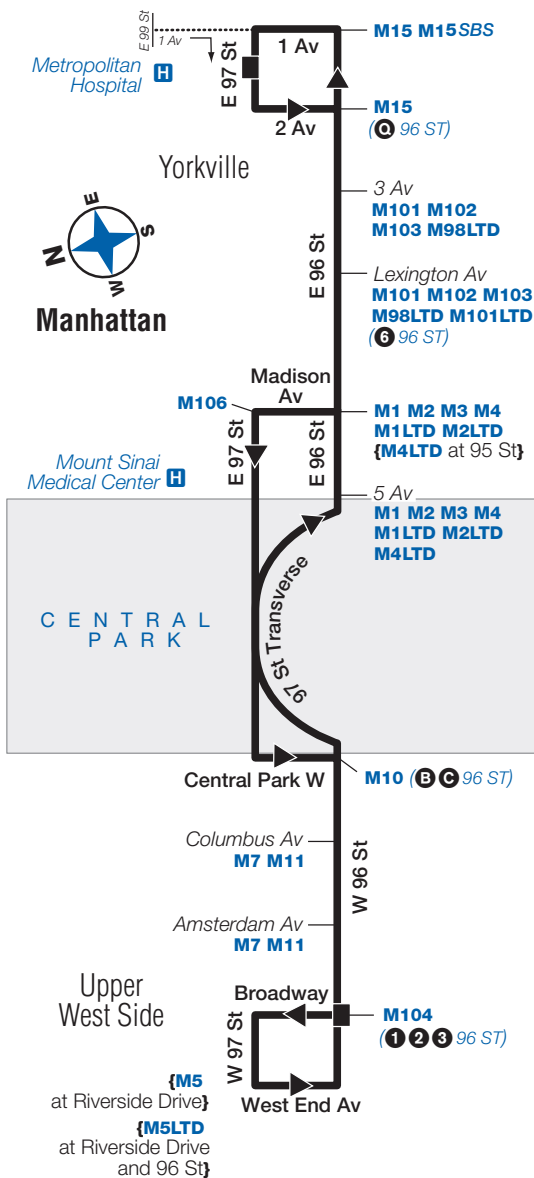

ma096a22014_cs

M96 MAP LEGEND

Local/Limited/SBS Bus Transfers: shown in bold blue type.

Terminal

..... Supplemental Service School Days (early PM)

(B) STATION NAME
Subway Connection

For Accessible subway stations, travel directions and other information:

Call 511 or visit www.mta.info