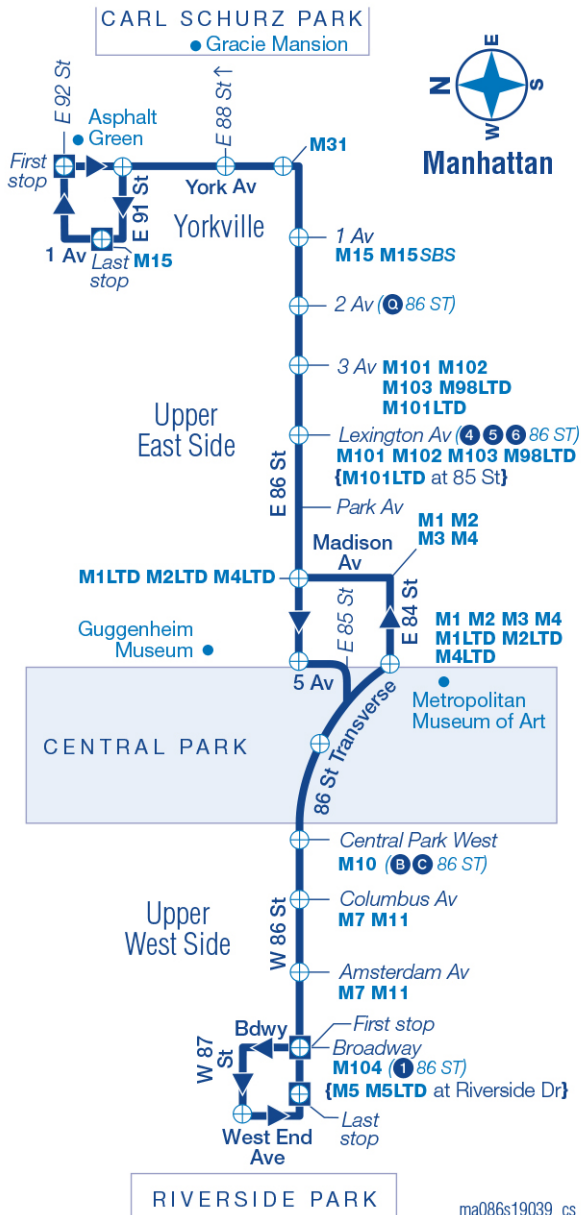

M86-SBS

Bus Timetable
New York City Transit

Yorkville - West Side Select Bus Service via 86th St Crosstown

+selectbusservice

For accessible subway stations, travel directions and other information:

Effective June 26, 2022

Visit www.mta.info or call us at 511

M86+selectbusservice MAP LEGEND

Local/Limited/SBS Bus Transfers: shown in bold blue type.

Terminal	(4 STATION NAME) Subway Connection
Stop	Point of Interest