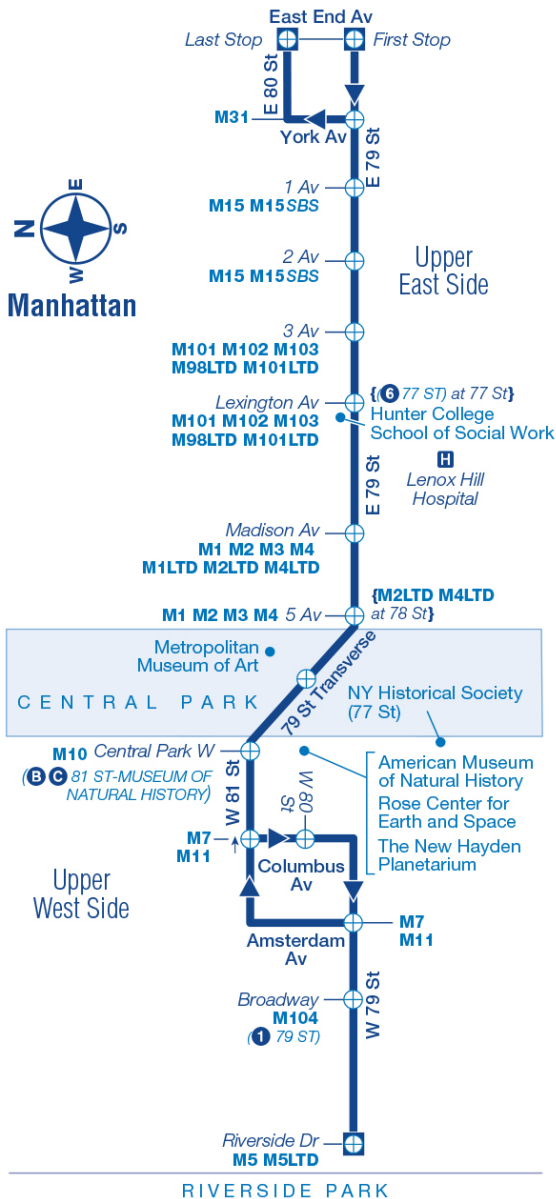

M79-SBS

Bus Timetable
New York City Transit

Yorkville - West Side Select Bus Service via 79th St Crosstown

+selectbusservice

For accessible subway stations, travel directions and other information:

Effective June 26, 2022

Visit www.mta.info or call us at 511

ma079s19039_cs

M79 +selectbusservice MAP LEGEND

Local/Limited/SBS Bus Transfers: shown in bold blue type.

	Terminal		(6 STATION NAME) Subway Connection
	Stop		Point of Interest