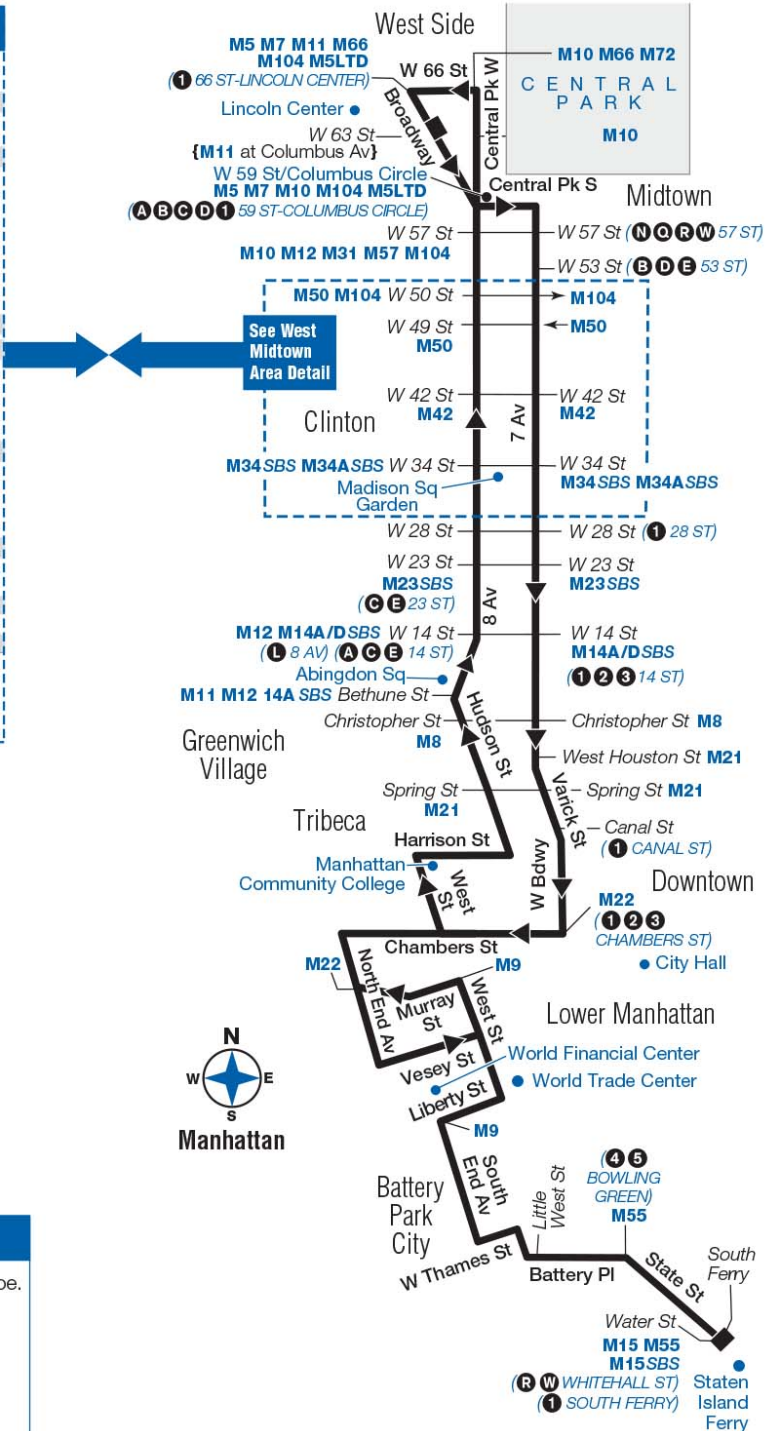

ma020a19151_cs

M20 MAP LEGEND

Local/Limited/SBS Bus Transfers: shown in bold blue type.

- Terminal
- **(4) STATION NAME**
  Subway Connection
- **MTA LIRR**
  Station Name
- Point of Interest