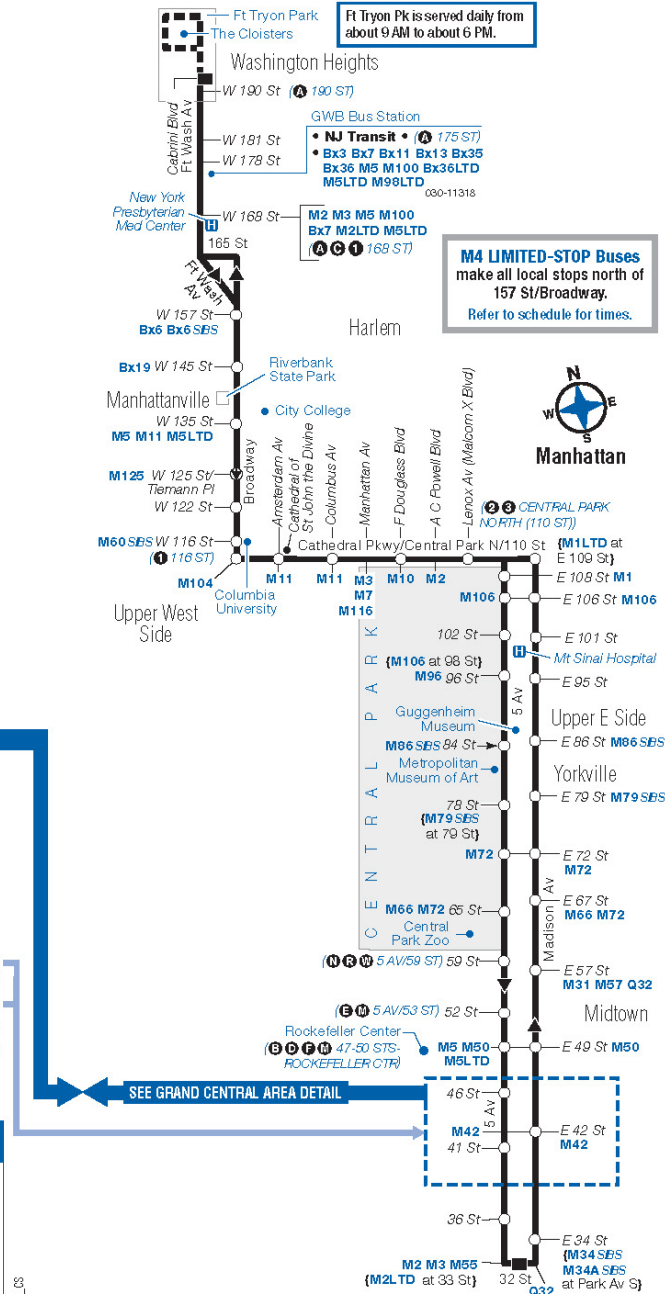

ad_gd_18113

FROM MANHATTAN
{X27 X28 X37 X38 at 5 Av & 44 St}
{X27 X28 X37 X38 at 5 Av & 41 St}
{X63 X64 X68 at Madison Av & 40 St}

Express bus schedules available at www.mta.info

M4 MAP LEGEND

Local/Limited/SBS Bus Transfers: shown in bold blue type.
Express Bus Transfers: shown in bold black type.

- Terminal
- Limited-Stop
- ➔ Stops in direction indicated.
- --- Part-time Service
- (6 STATION NAME) Subway Connection
- MTA Metro-North Station Name
- Point of Interest