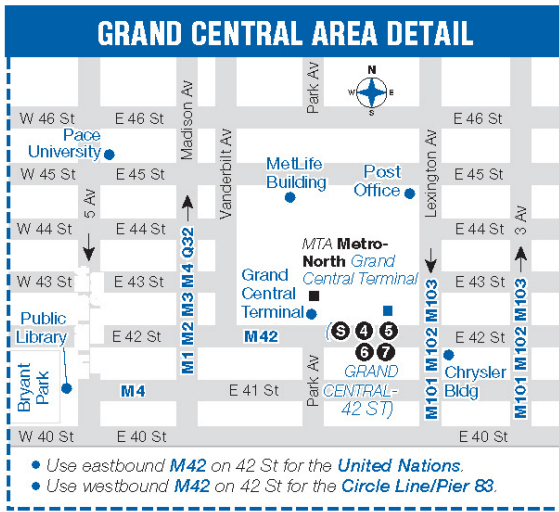

## MTA Bus Timetable New York City Transit

Washington Heights - East Village via 5th Av / Madison Av / AC Powell Blvd

Local and Limited-Stop Service

For accessible subway stations, travel directions and other information:

Effective June 26, 2022

Visit [www.mta.info](http://www.mta.info) or call us at 511

**M2 LIMITED-STOP Buses** make all local stops north of 109 St and south of 14 St. Refer to schedule for times.

FROM MANHATTAN  
{X27 X28 X37 X38 at 5 Av & 44 St}  
{X27 X28 X37 X38 at 5 Av & 41 St}  
{X63 X64 X68 at Madison Av & 40 St}