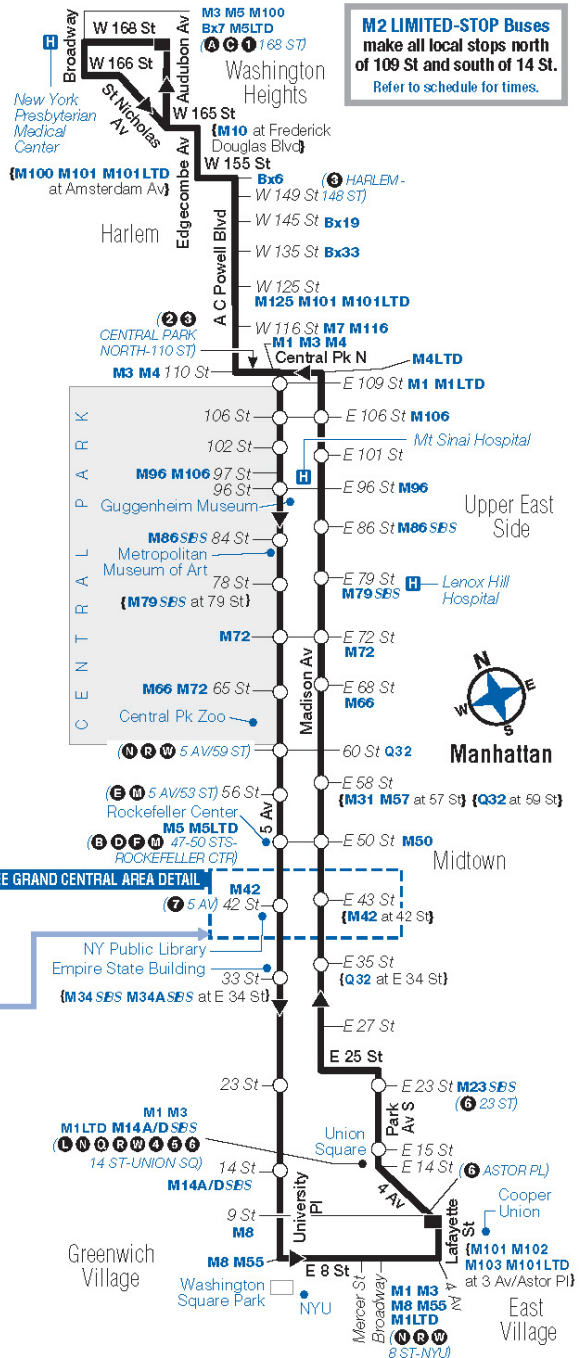

**Bus Timetable**  
New York City Transit

Washington Heights - East Village via 5th Av / Madison Av / AC Powell Blvd

**Local and Limited-Stop Service**

For accessible subway stations, travel directions and other information:

## MTA Bus Timetable New York City Transit

Washington Heights - East Village via 5th Av / Madison Av / AC Powell Blvd

Local and Limited-Stop Service

For accessible subway stations, travel directions and other information:

Effective June 26, 2022

Visit [www.mta.info](http://www.mta.info) or call us at 511

**M2 LIMITED-STOP Buses** make all local stops north of 109 St and south of 14 St. Refer to schedule for times.

FROM MANHATTAN  
{X27 X28 X37 X38 at 5 Av & 44 St}  
{X27 X28 X37 X38 at 5 Av & 41 St}  
{X63 X64 X68 at Madison Av & 40 St}

### M2 MAP LEGEND

- Local/Limited/SBS Bus Transfers: shown in bold blue type.
- Express Bus Transfers: shown in bold black type.
- Terminal
- MTA Metro-North Station Name
- STATION NAME
- Point of Interest
- Limited-Stop
- Subway Connection