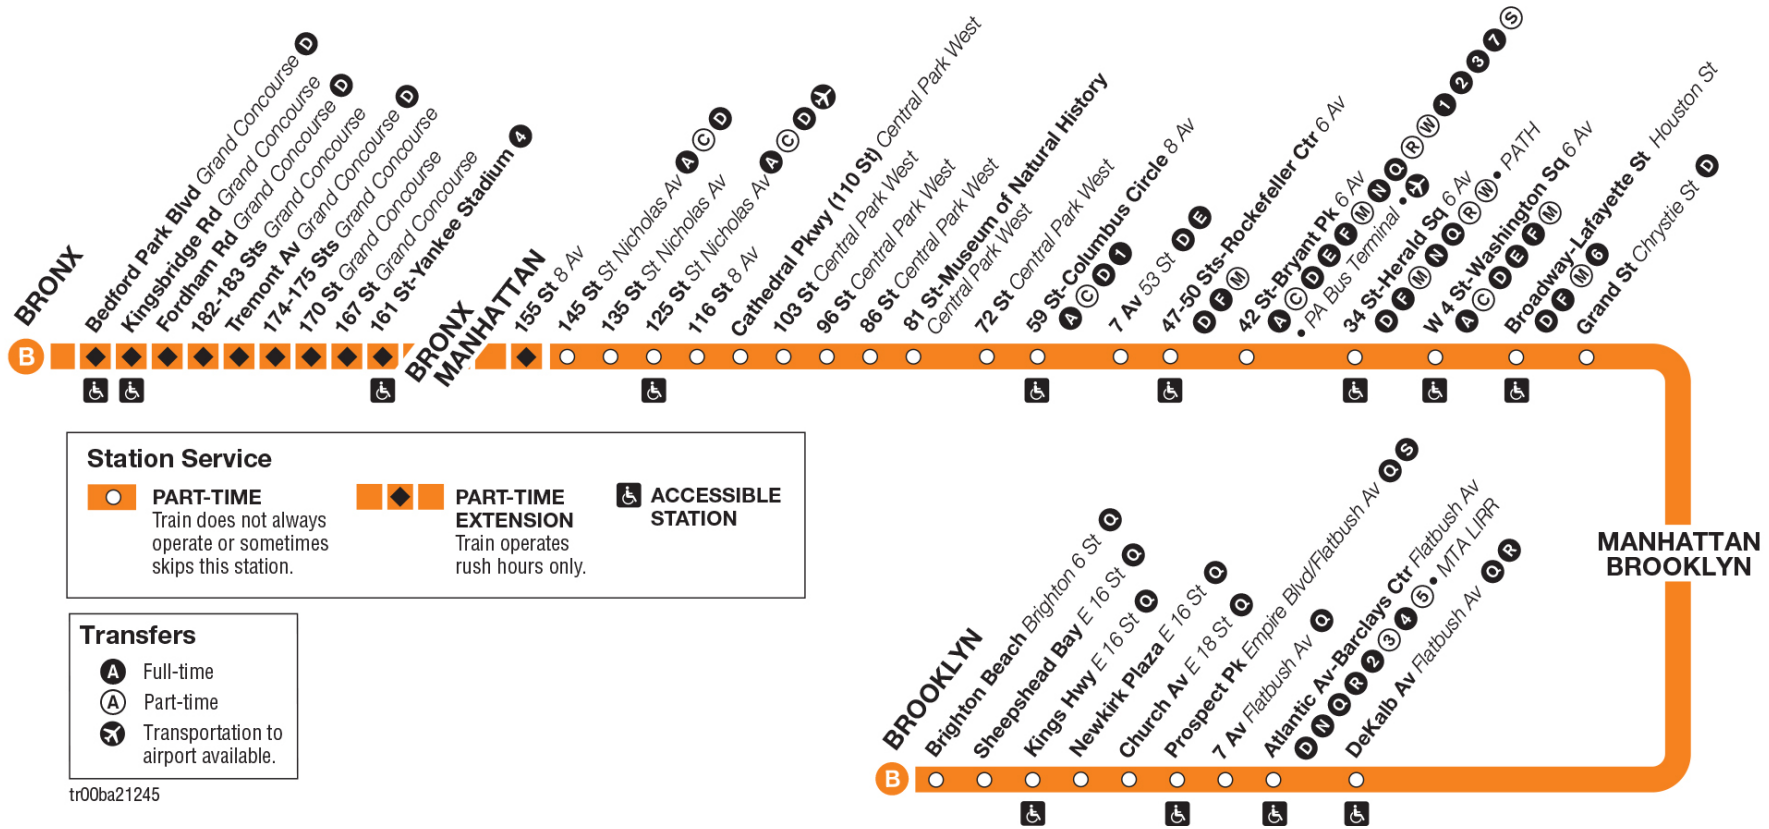

B 6 Avenue Express